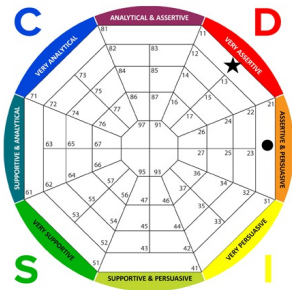

Summary of Graphs Report for Company Name Here

● = Natural Behavioral Style ★ = Adapted Behavioral Style

Thomas Perez

Sample Report

Barbara Scott

Michael Taylor

William Thomas

Jane Thompson