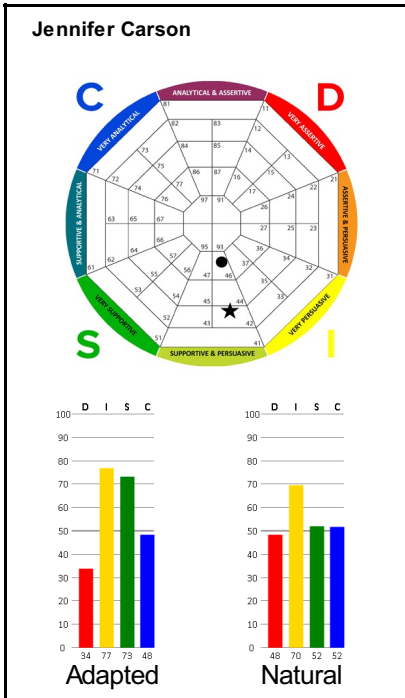

Summary of Graphs Report for Company Name Here

● = Natural Behavioral Style ★ = Adapted Behavioral Style

Thomas Perez

Sample Report

Barbara Scott

Michael Taylor

William Thomas

Jane Thompson