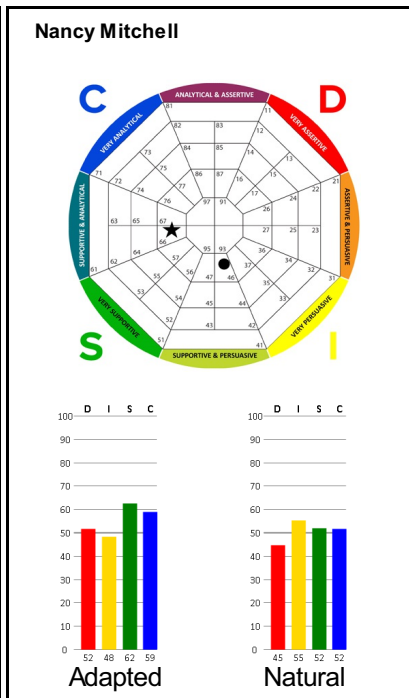

Summary of Graphs Report for Company Name Here

● = Natural Behavioral Style ★ = Adapted Behavioral Style

Thomas Perez

Sample Report

Barbara Scott

Michael Taylor

William Thomas

Jane Thompson

Steven Ward

Greg Williams

Anthony Young