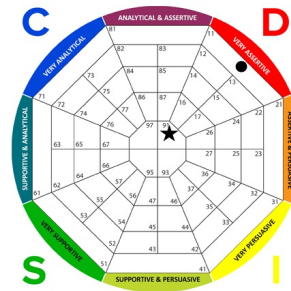

Summary of Graphs Report for Company Name Here

● = Natural Behavioral Style ★ = Adapted Behavioral Style

Thomas Perez

Sample Report

Barbara Scott

Michael Taylor

William Thomas

Jane Thompson