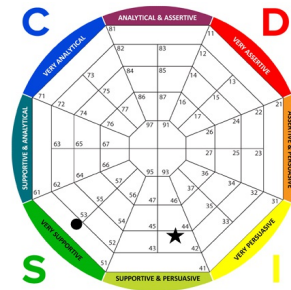

Summary of Graphs Report for Company Name Here

● = Natural Behavioral Style ★ = Adapted Behavioral Style

Thomas Perez

Sample Report

Barbara Scott

Michael Taylor

William Thomas

Jane Thompson