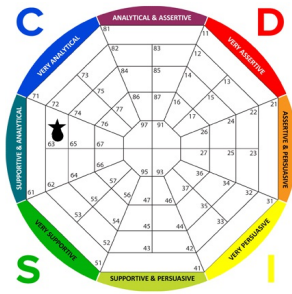

Greg Williams