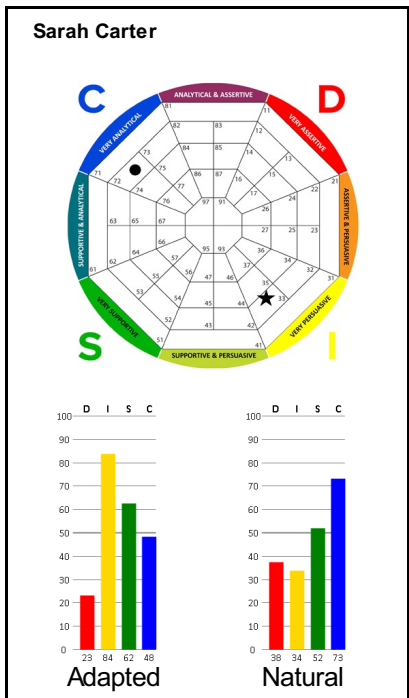

Summary of Graphs Report for Company Name Here

● = Natural Behavioral Style ★ = Adapted Behavioral Style

Thomas Perez

Sample Report

Barbara Scott

Michael Taylor

William Thomas

Jane Thompson