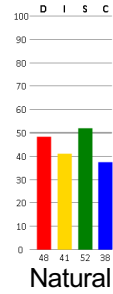

Summary of Graphs Report for Company Name Here

● = Natural Behavioral Style ★ = Adapted Behavioral Style

Thomas Perez

Sample Report

Barbara Scott

Michael Taylor

William Thomas

Jane Thompson