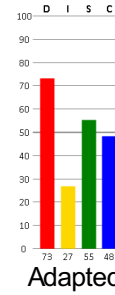

Summary of Graphs Report for Company Name Here

● = Natural Behavioral Style ★ = Adapted Behavioral Style

Thomas Perez

Sample Report

Barbara Scott

Michael Taylor

William Thomas

Jane Thompson