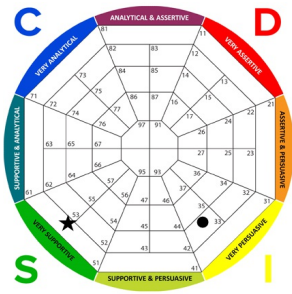

Steven Ward