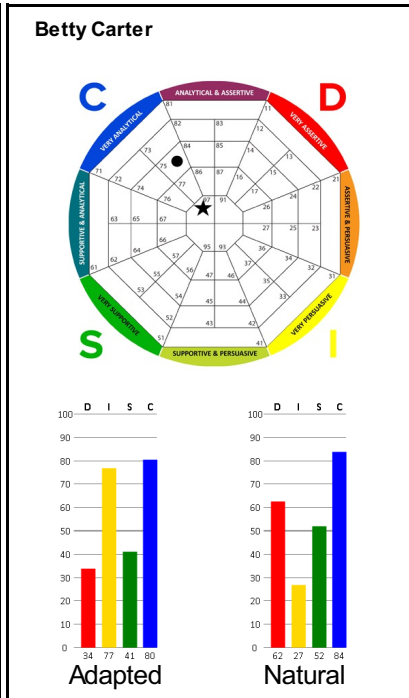

Summary of Graphs Report for Company Name Here

● = Natural Behavioral Style ★ = Adapted Behavioral Style

Thomas Perez

Sample Report

Barbara Scott

Michael Taylor

William Thomas

Jane Thompson