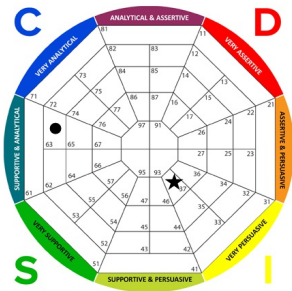

Summary of Graphs Report for Company Name Here

● = Natural Behavioral Style ★ = Adapted Behavioral Style

Thomas Perez

Sample Report

Barbara Scott

Michael Taylor

William Thomas

Jane Thompson