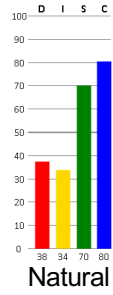

Summary of Graphs Report for Company Name Here

● = Natural Behavioral Style ★ = Adapted Behavioral Style

Thomas Perez

Sample Report

Barbara Scott

Michael Taylor

William Thomas

Jane Thompson