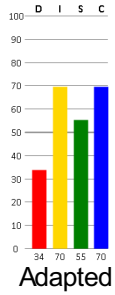

Summary of Graphs Report for Company Name Here

● = Natural Behavioral Style ★ = Adapted Behavioral Style

Thomas Perez

Sample Report

Barbara Scott

Michael Taylor

William Thomas

Jane Thompson