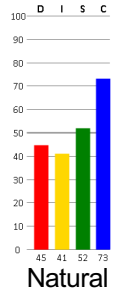

Summary of Graphs Report for Company Name Here

● = Natural Behavioral Style ★ = Adapted Behavioral Style

Thomas Perez

Sample Report

Barbara Scott

Michael Taylor

William Thomas

Jane Thompson