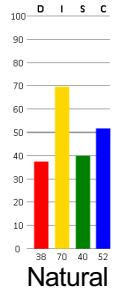

Summary of Graphs Report for Company Name Here

● = Natural Behavioral Style ★ = Adapted Behavioral Style

Thomas Perez

Sample Report

Barbara Scott

Michael Taylor

William Thomas

Jane Thompson