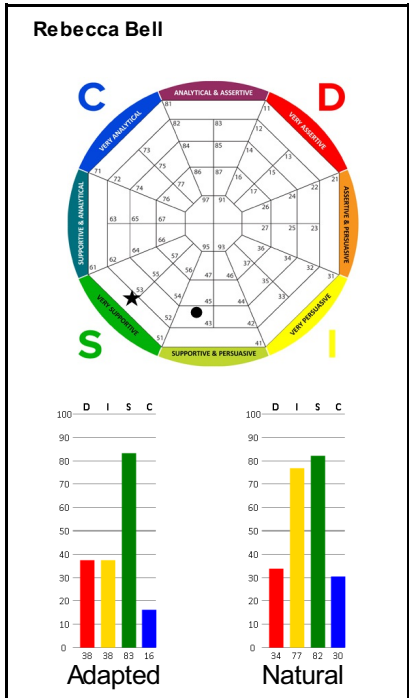

Summary of Graphs Report for Company Name Here

● = Natural Behavioral Style ★ = Adapted Behavioral Style

Thomas Perez

Sample Report

Barbara Scott

Michael Taylor

William Thomas

Jane Thompson