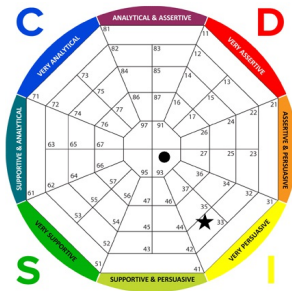

Summary of Graphs Report for Company Name Here

● = Natural Behavioral Style ★ = Adapted Behavioral Style

Thomas Perez

Sample Report

Barbara Scott

Michael Taylor

William Thomas

Jane Thompson