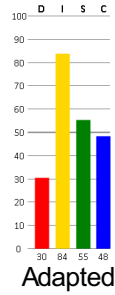

Summary of Graphs Report for Company Name Here

● = Natural Behavioral Style ★ = Adapted Behavioral Style

Thomas Perez

Sample Report

Barbara Scott

Michael Taylor

William Thomas

Jane Thompson