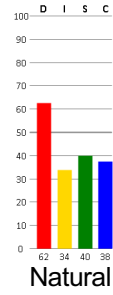

Summary of Graphs Report for Company Name Here

● = Natural Behavioral Style ★ = Adapted Behavioral Style

Thomas Perez

Sample Report

Barbara Scott

Michael Taylor

William Thomas

Jane Thompson