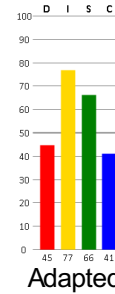

Summary of Graphs Report for Company Name Here

● = Natural Behavioral Style ★ = Adapted Behavioral Style

Thomas Perez

Sample Report

Barbara Scott

Michael Taylor

William Thomas

Jane Thompson