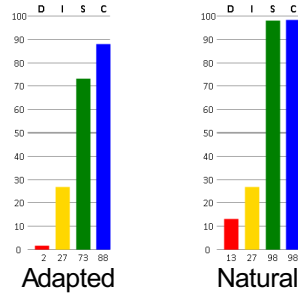

Greg Williams