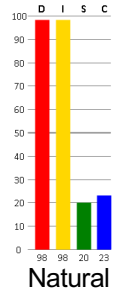

Summary of Graphs Report for Company Name Here

● = Natural Behavioral Style ★ = Adapted Behavioral Style

Thomas Perez

Sample Report

Barbara Scott

Michael Taylor

William Thomas

Jane Thompson