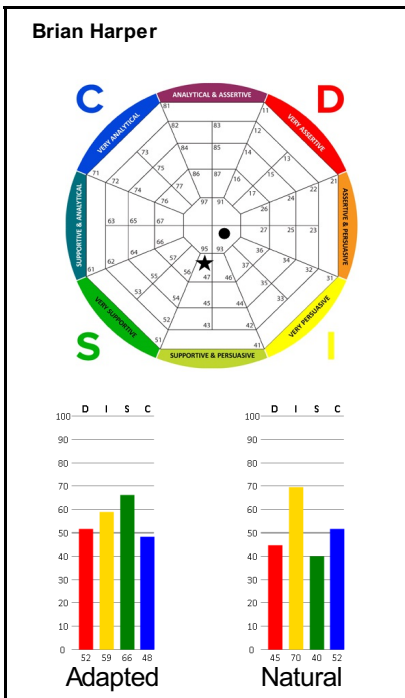

Summary of Graphs Report for Company Name Here

● = Natural Behavioral Style ★ = Adapted Behavioral Style

Thomas Perez

Sample Report

Barbara Scott

Michael Taylor

William Thomas

Jane Thompson