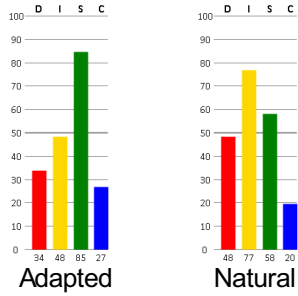

Steven Ward