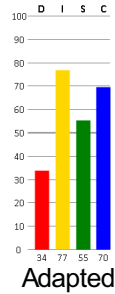

Summary of Graphs Report for Company Name Here

● = Natural Behavioral Style ★ = Adapted Behavioral Style

Thomas Perez

Sample Report

Barbara Scott

Michael Taylor

William Thomas

Jane Thompson