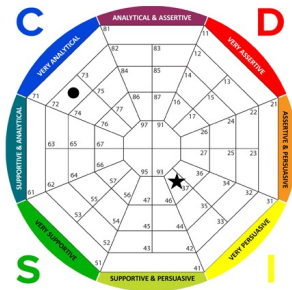

Summary of Graphs Report for Company Name Here

● = Natural Behavioral Style ★ = Adapted Behavioral Style

Thomas Perez

Sample Report

Barbara Scott

Michael Taylor

William Thomas

Jane Thompson