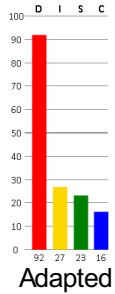

Summary of Graphs Report for Company Name Here

● = Natural Behavioral Style ★ = Adapted Behavioral Style

Thomas Perez

Sample Report

Barbara Scott

Michael Taylor

William Thomas

Jane Thompson